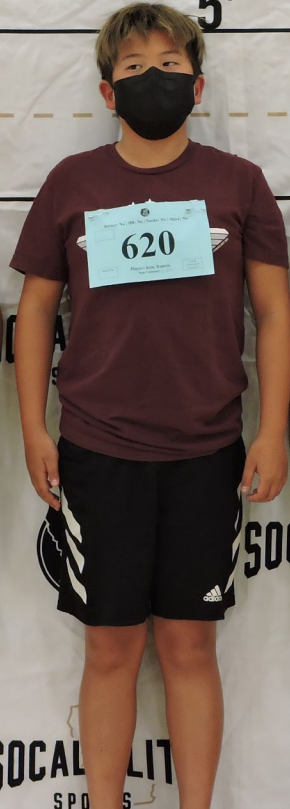

Group 4A

6' 6' 6' 6' 6'

5' 5' 5' 5' 5'

4' 4' 4' 4' 4'

08.29.2021 16:31

SOCAL ELITE SPORTS

SOCAL ELITE SPORTS

SOCAL ELITE SPORTS

SOCAL ELITE SPORTS