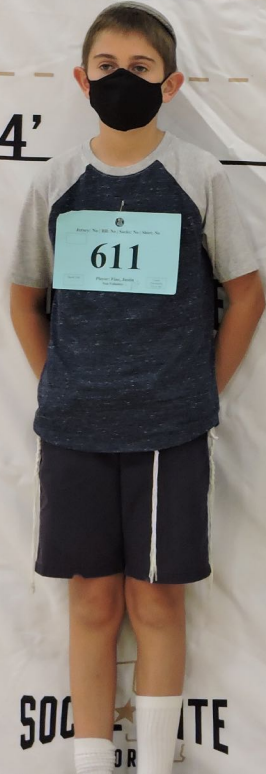

Group 4A

6' 6' 6' 6' 6'

5' 5' 5' 5' 5'

4' 4' 4' 4' 4'

08.29.2021 16:31

SOCAL ELITE SPORTS

SOCAL ELITE SPORTS

SOCAL ELITE SPORTS

SOCAL ELITE SPORTS