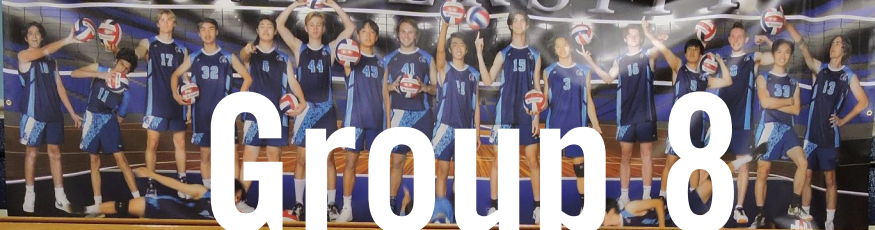

VISITOR
SIDE

Group 6

6'	6'	6'	6'	6'	6'	6'	6'
5'	5'	5'	5'	5'	5'	5'	5'
4'	4'	4'	4'	4'	4'	4'	4'
SOCAL-ELITE SPORTS	SOCAL-ELITE SPORTS	SOCAL-ELITE SPORTS	SOCAL-ELITE SPORTS	SOCAL-ELITE SPORTS	SOCAL-ELITE SPORTS	SOCAL-ELITE SPORTS	SOCAL-ELITE SPORTS

425

461

474

VISITOR
SIDE

Group 7

A height measurement backdrop for a group photo. The backdrop is white with a repeating pattern of the 'SOCAL ELITE SPORTS' logo, which features a gold star with a volleyball inside a circle. The backdrop is divided into three horizontal rows by solid lines, with dashed lines in between. The height markings are as follows:

Row	Height
Top Row	6'
Middle Row	5'
Bottom Row	4'

VISITOR
SIDE

Group 8

6' 6' 6' 6' 6' 6' 6' 6'

5' 5' 5' 5' 5' 5' 5' 5'

4' 4' 4' 4' 4' 4' 4' 4'

Participant ID	Participant Name	Participant Color
415		Dark Grey
421	BOYS	Olive Green
422		Black
430		Blue
447		Red
457		Black
467		Light Blue
481		Red
482		Blue
491		White